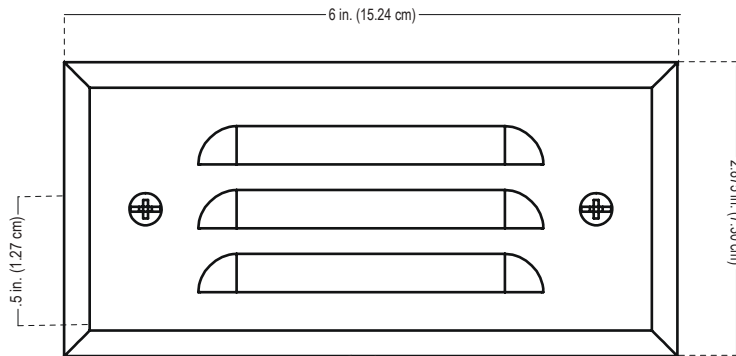

HY LIGHTING Specification Sheet

Model: HY-55 (Integrated Step Light)

Fixture Height: 2.875 in. (7.30 cm)

Fixture Width: 6 in. (15.24 cm)

Fixture Depth: .5 in. (1.27 cm)

Project:

Type:

Specifications and Features:

Body: Brass fixture, aged brass finish

Face plate: Solid brass louvered face plate with securing screws and clear glass lens

Wire: 18-inch wire lead, 16 awg (UL listed), brown, Pre-connected to the fixture, Pre-stripped for easy wire connection