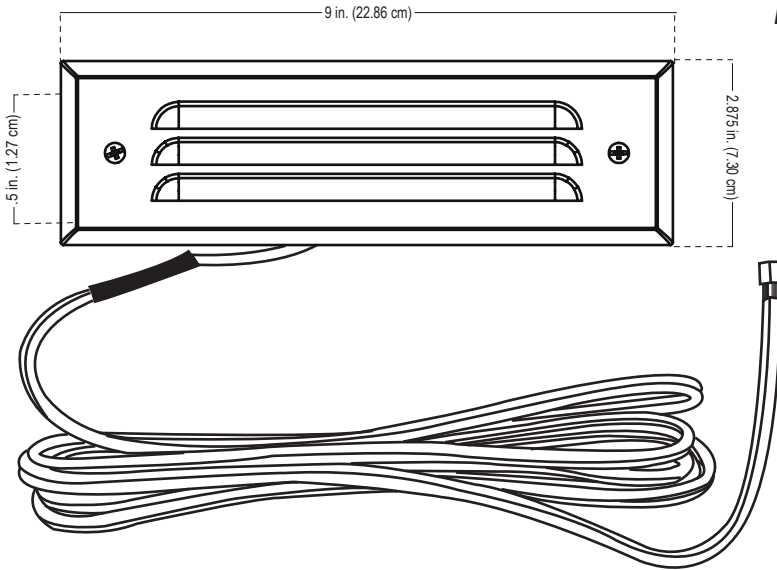

HY LIGHTING Specification Sheet

Model: HY-56 (Integrated Step Light)

Fixture Height: 2.875 in. (7.30 cm)
Fixture Width: 9 in. (22.86 cm)
Fixture Depth: .5 in. (1.27 cm)

Project:
Type:

Specifications and Features:

Body: Brass fixture, aged brass finish

Face plate: Solid brass louvered face plate with securing screws and clear glass lens

Wire: 18-inch wire lead, 16 awg (UL listed), brown, Pre-connected to the fixture, Pre-stripped for easy wire connection

Integrated LED:

Watts: 9w

Color: Warm White

Color Temperature: 2700K

Operating Voltage: 8Vac-15Vac

CRI: Ra>80

Halogen Equivalent: 40w

Rated Hours: 30,000 Hours